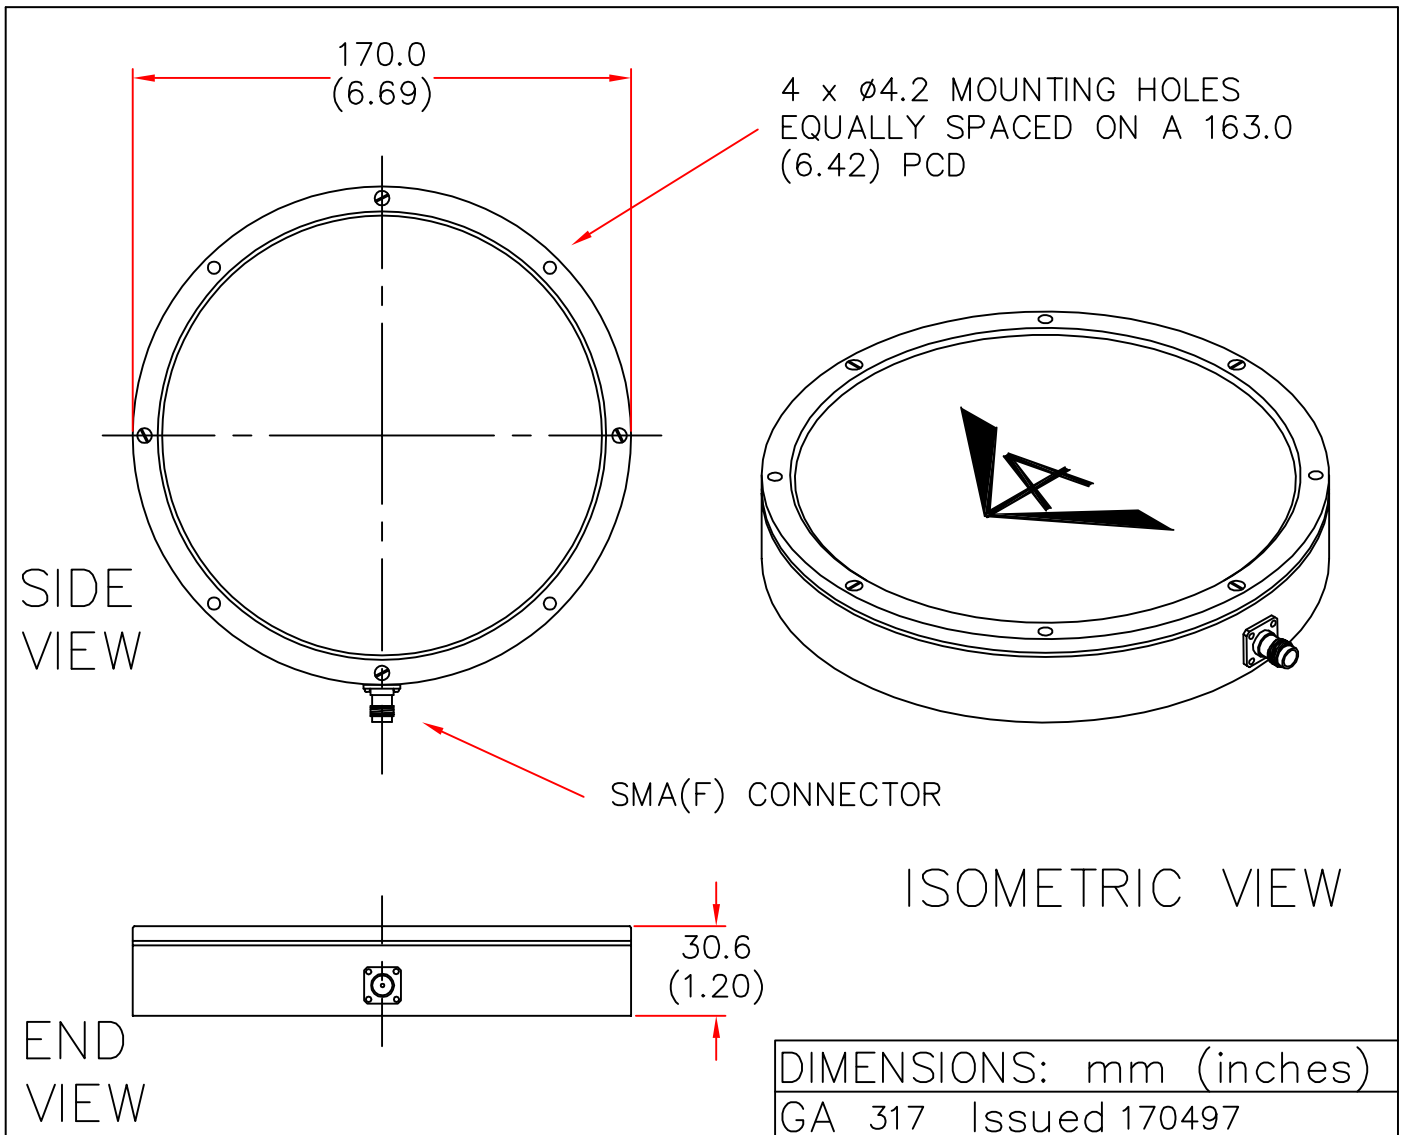

## LOW PROFILE ANTENNA

MODEL: LPA7X-14R/317

FREQUENCY: 1.32 - 1.44 GHz	GAIN: 7 dBiC
POLARISATION: R.H. Circular	BEAMWIDTH: 80° x 80°
AXIAL RATIO: 3 dB	VSWR: 1.5 : 1
POWER RATING: 15 W	FRONT TO BACK: 15 dB
TEMPERATURE: -20°C to +50°C	MASS: 0.4 Kg/0.88 lbs
RADOME: Glass Fibre/Matt Black	WIND LOADING: 3.7Kg/8.1lbs @100mph