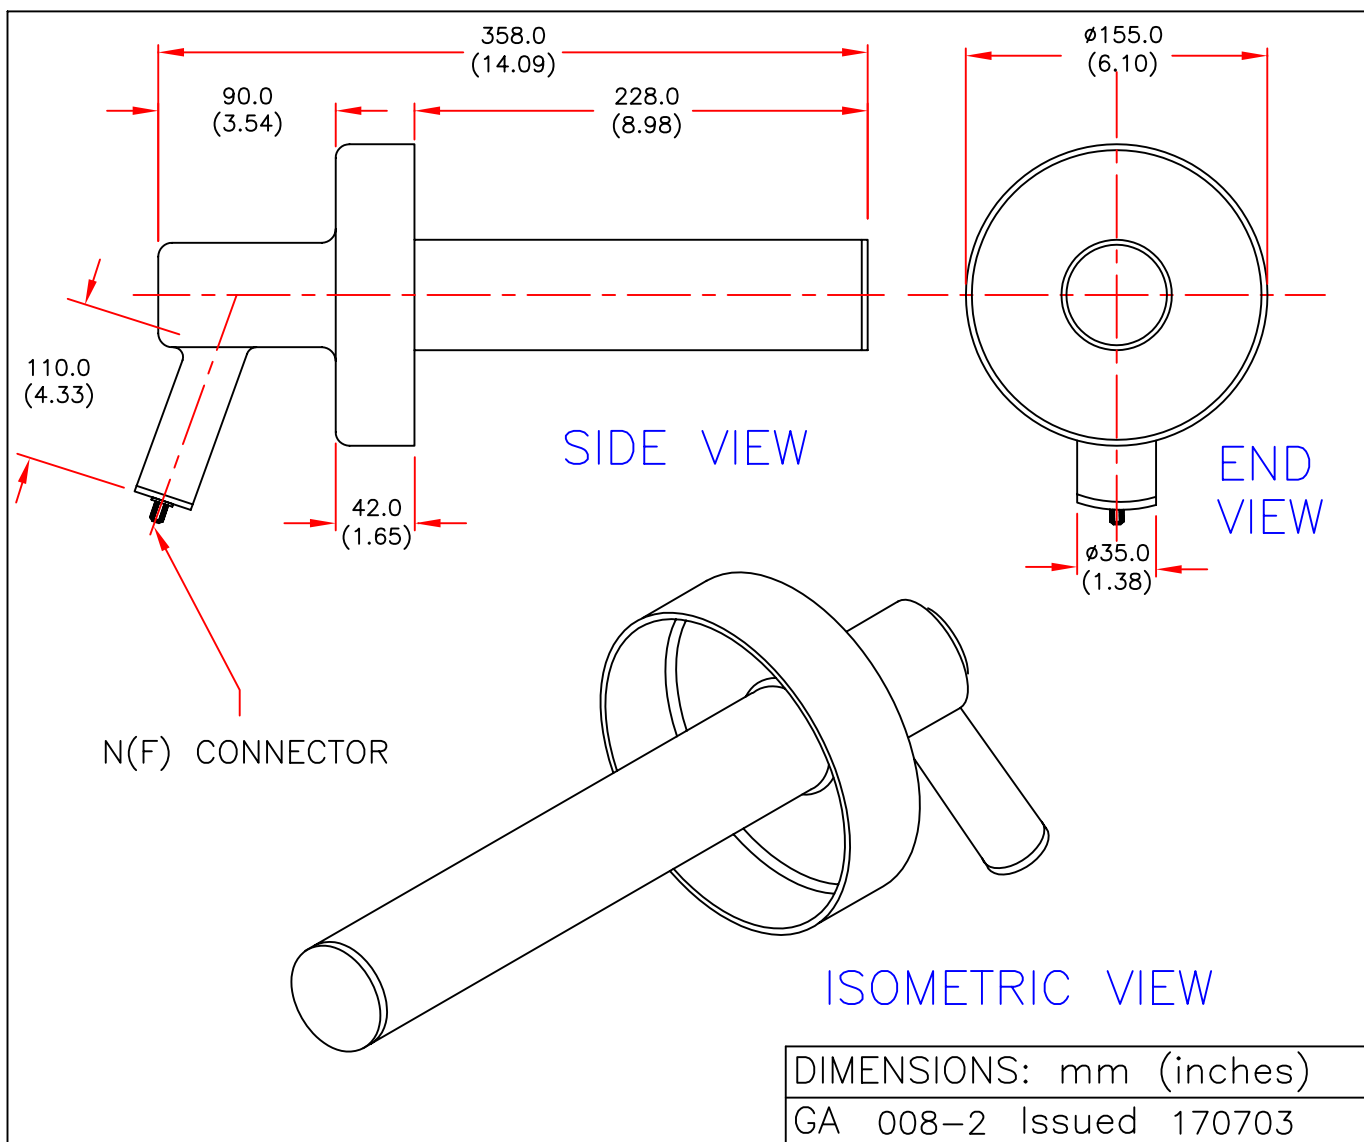

## HAND HELD HELIX ANTENNA

MODEL: AMHH10-15R/008

FREQUENCY: 1.3 1.7 GHz	GAIN: 10 - 13 dBiC
POLARISATION: Right Hand Circular	BEAMWIDTH: 40° x 40°
AXIAL RATIO: 2 dB	VSWR: 1.5:1 into 50 Ohms
POWER RATING: 60 W	FRONT TO BACK: 20 dB
TEMPERATURE: -20°C to +50°C	MASS: 0.5 Kg/1.1 lbs
FINISH: Black Heatshrink	WIND LOADING: N/A