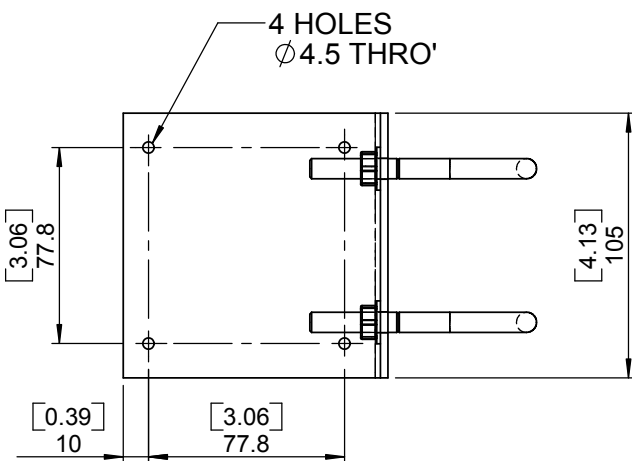

EUROPEAN ANTENNAS

Excellence through design
Creative in concept

LIGHTWEIGHT POLE MOUNTING KIT

MODEL: 095A

MOUNTING:	Fits up to 50.8mm (2") poles	MATERIAL:	All parts St. Steel
EL. ADJUSTMENT:	None	FINISH:	Natural
AZ. ADJUSTMENT:	Via rotation on pole	MASS:	1.0 Kg / 2.2 lbs

TOP VIEW

SIDE VIEW

PICTORIAL VIEW
(ANTENNA SOLD SEPERATELY)

DIMENSIONS: mm (inches)	H
GA: 095A-1	Issued: 201106

EUROPEAN ANTENNAS LTD.

Tel: +44 (0)1638 731888
Fax: +44 (0)1638 731999

LAMBDA HOUSE, CHEVELEY
NEWMARKET, SUFFOLK, CB8 9RG,
UNITED KINGDOM