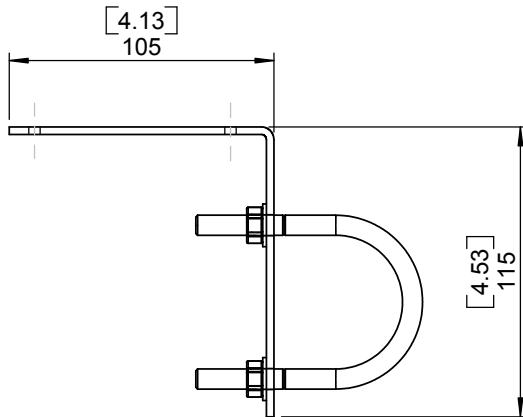

EUROPEAN ANTENNAS

Excellence through design
Creative in concept

LIGHTWEIGHT POLE MOUNTING KIT

MODEL: 095A

MOUNTING:	Fits up to 50.8mm (2") poles	MATERIAL:	All parts St. Steel
EL. ADJUSTMENT:	None	FINISH:	Natural
AZ. ADJUSTMENT:	Via rotation on pole	MASS:	1.0 Kg / 2.2 lbs

TOP VIEW

SIDE VIEW

PICTORIAL VIEW
(ANTENNA SOLD SEPERATELY)

DIMENSIONS: mm (inches)	H
GA: 095A-1	Issued: 201106

EUROPEAN ANTENNAS LTD.

Tel: +44 (0)1638 731888
Fax: +44 (0)1638 731999

LAMBDA HOUSE, CHEVELEY
NEWMARKET, SUFFOLK, CB8 9RG,
UNITED KINGDOM