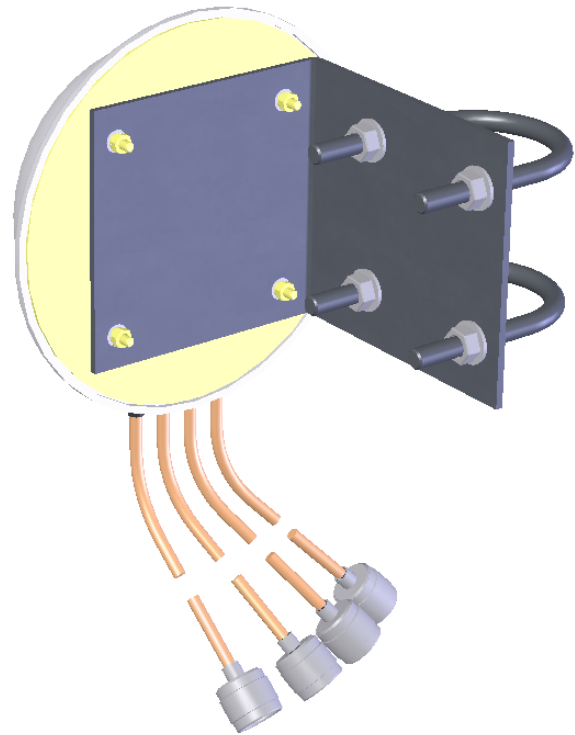

EUROPEAN ANTENNAS

Excellence through design
Creative in concept

LIGHTWEIGHT POLE MOUNTING KIT

MODEL: 095A

MOUNTING:	Fits up to 50.8mm (2") poles	MATERIAL:	All parts St. Steel
EL. ADJUSTMENT:	None	FINISH:	Natural
AZ. ADJUSTMENT:	Via rotation on pole	MASS:	1.0 Kg / 2.2 lbs

TOP VIEW

SIDE VIEW

PICTORIAL VIEW
(ANTENNA SOLD SEPERATELY)

DIMENSIONS: mm (inches)	H
GA: 095A-1	Issued: 201106

EUROPEAN ANTENNAS LTD.

Tel: +44 (0)1638 731888
Fax: +44 (0)1638 731999

LAMBDA HOUSE, CHEVELEY
NEWMARKET, SUFFOLK, CB8 9RG,
UNITED KINGDOM