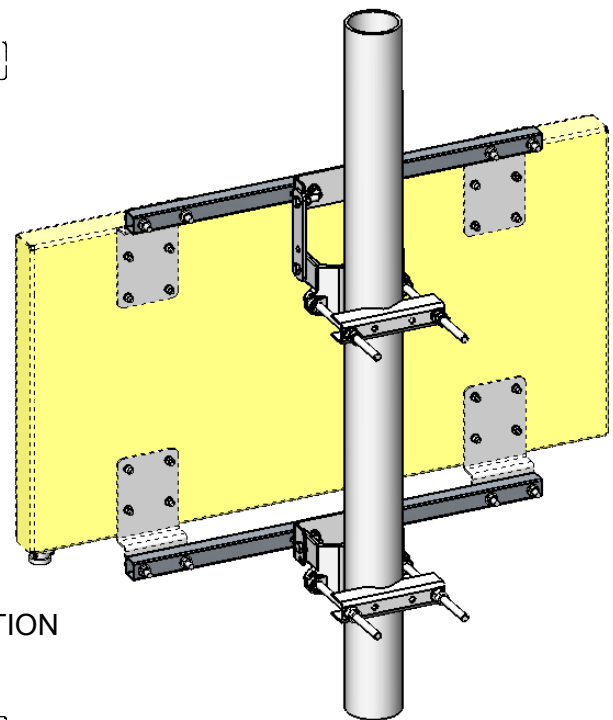

EUROPEAN ANTENNAS

Excellence through design
Creative in concept

POLE MOUNT KIT

MODEL: FPA13-900V-LPA7-455V POLE MOUNT KIT / 115A

MATERIAL: St. Steel, Mild Steel & Al.

EL. ADJUSTMENT: $\pm 10^\circ$

AZ ADJUSTMENT: Via rotation on pole

MOUNTING: Fits pole sizes 40mm(1.6") TO 120mm (4.7")

MASS: 4.4Kg / 9.7lbs

TOP VIEW

M10 SET SCREWS

25mm X 25mm
SQUARE HOLLOW SECTION

REAR VIEW

PICTORIAL VIEW

(SHOWN FITTED WITH 1205B
ANTENNA - SOLD
SEPERATELY)