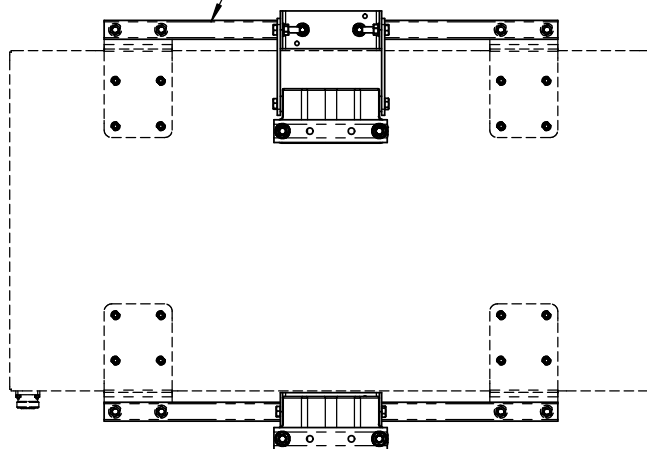

MOUNTING: Fits pole sizes 40mm(1.6") TO 120mm (4.7")

MASS: 4.4Kg / 9.7lbs

TOP VIEW

M10 SET SCREWS

25mm X 25mm
SQUARE HOLLOW SECTION

REAR VIEW

PICTORIAL VIEW

(SHOWN FITTED WITH 1205B
ANTENNA - SOLD
SEPERATELY)

DIMENSIONS: mm (inches)	M
GA: 115A-1	Issued: 100407

EUROPEAN ANTENNAS LTD.

Tel: +44 (0)1638 731888
Fax: +44 (0)1638 731999

LAMBDA HOUSE, CHEVELEY
NEWMARKET, SUFFOLK, CB8 9RG,
UNITED KINGDOM

E-Mail: sales@european-antennas.co.uk
Website: www.european-antennas.co.uk