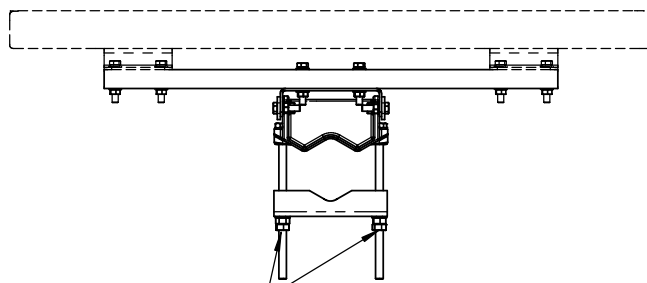

EUROPEAN ANTENNAS

Excellence through design
Creative in concept

POLE MOUNT KIT

MODEL: FPA13-900V-LPA7-455V POLE MOUNT KIT / 115A

MATERIAL: St. Steel, Mild Steel & Al.

EL. ADJUSTMENT: $\pm 10^\circ$

AZ ADJUSTMENT: Via rotation on pole

MOUNTING: Fits pole sizes 40mm(1.6") TO 120mm (4.7")

MASS: 4.4Kg / 9.7lbs

TOP VIEW

M10 SET SCREWS

25mm X 25mm
SQUARE HOLLOW SECTION

REAR VIEW

PICTORIAL VIEW

(SHOWN FITTED WITH 1205B
ANTENNA - SOLD
SEPERATELY)

DIMENSIONS: mm (inches)	M
GA: 115A-1	Issued: 100407

EUROPEAN ANTENNAS LTD.

Tel: +44 (0)1638 731888
Fax: +44 (0)1638 731999

LAMBDA HOUSE, CHEVELEY
NEWMARKET, SUFFOLK, CB8 9RG,
UNITED KINGDOM

E-Mail: sales@european-antennas.co.uk
Website: www.european-antennas.co.uk